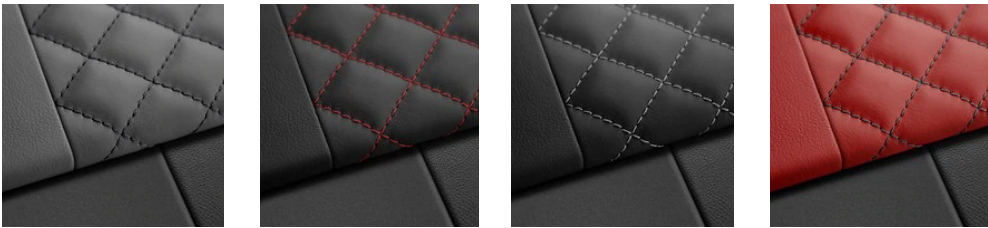

Audi exclusive

Custom paint finishes in a wide range of colors, from neutrals to rainbow shades. Make your SQ5 as unique and unforgettable as you with Audi exclusive.

For more exterior color options,
Configure your Audi SQ5

Interior

Fine Nappa leather with embossed "S" available in black, Rock gray, Magma red or Rotor gray

Microfiber and leather combination with contrasting stitching available in Black

Wheels

20"

21"

Configure your Audi SQ5